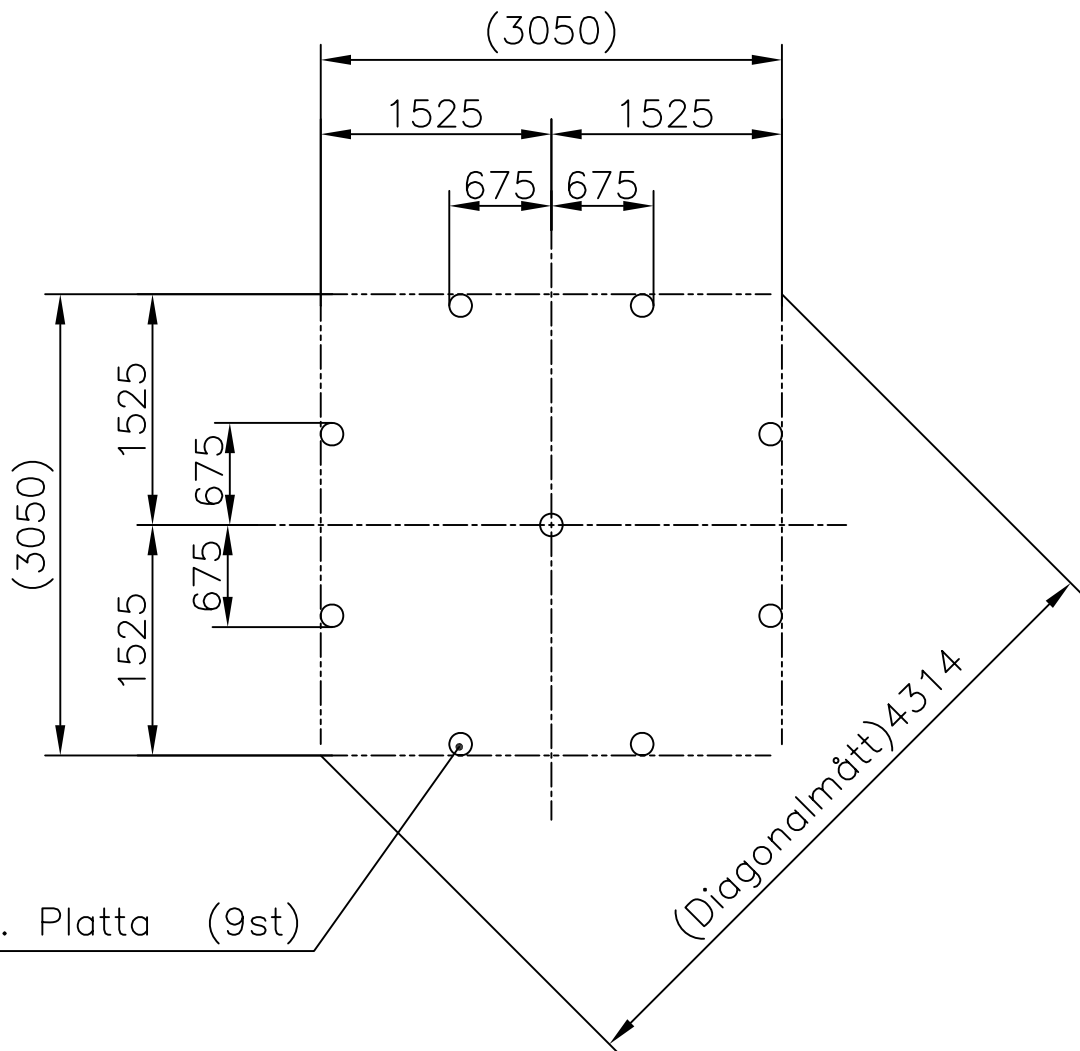

Plintritning

Lusthus Lisa 8,2m²

Bjälklag

Plint, Block el. Platta (9st)