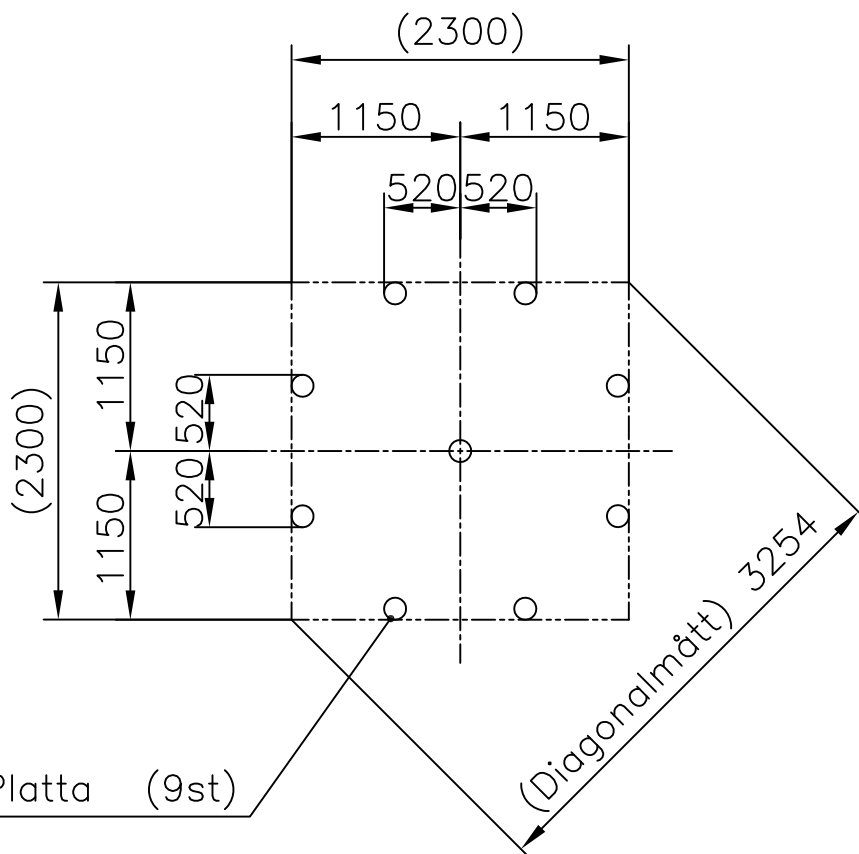

Plintritning

Lusthus Mona 5m2

Plint, Block el. Platta (9st)