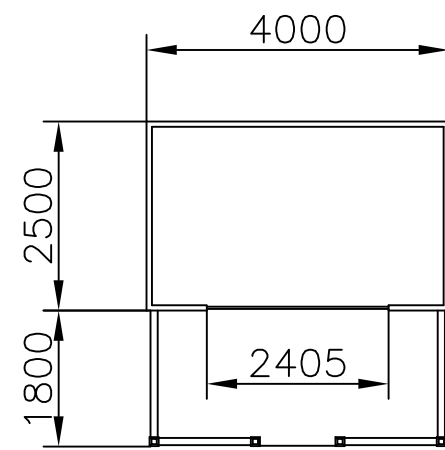

A
B
C
D
E
F

A
B
C
D
E
F

| Itemref | Quantity | Title/Name, designation, material, dimension etc | | | Article No./Reference |
|---|-------------------|--|-----------------------------|----------------|-----------------------|
| Designed by C.L | Checked by P.W | Approved by - date P.W - 080310 | File name 712-1000 Altan | Date 080310 | Scale 1:100 |
|  | | | BLÅKLOCKAN 10 Altan | | |
| | | | Blåklockan 10 Altan | Edition 1 | Sheet 1/1 |