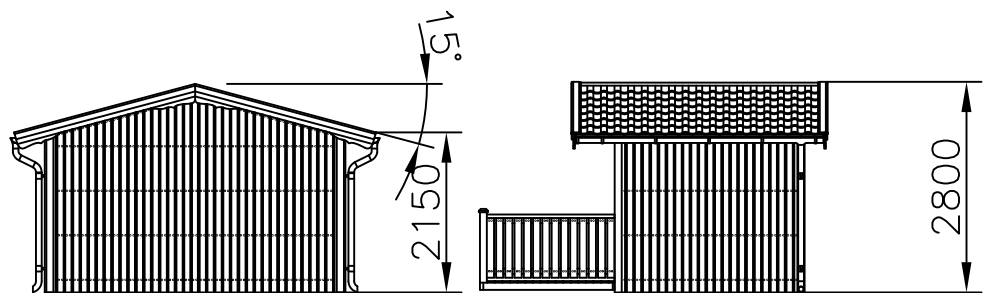

A
B
C
D
E
F

A
B
C
D
E
F

| Itemref | Quantity | Title/Name, designation, material, dimension etc | | | Article No./Reference |
|---|-------------------|--|-----------------------------|----------------|-----------------------|
| Designed by C.L | Checked by P.W | Approved by - date P.W - 080310 | File name 712-1000 Altan | Date 080310 | Scale 1:100 |
|  | | | BLÅKLOCKAN 10 Altan | | |
| | | | Blåklockan 10 Altan | Edition 1 | Sheet 1/1 |